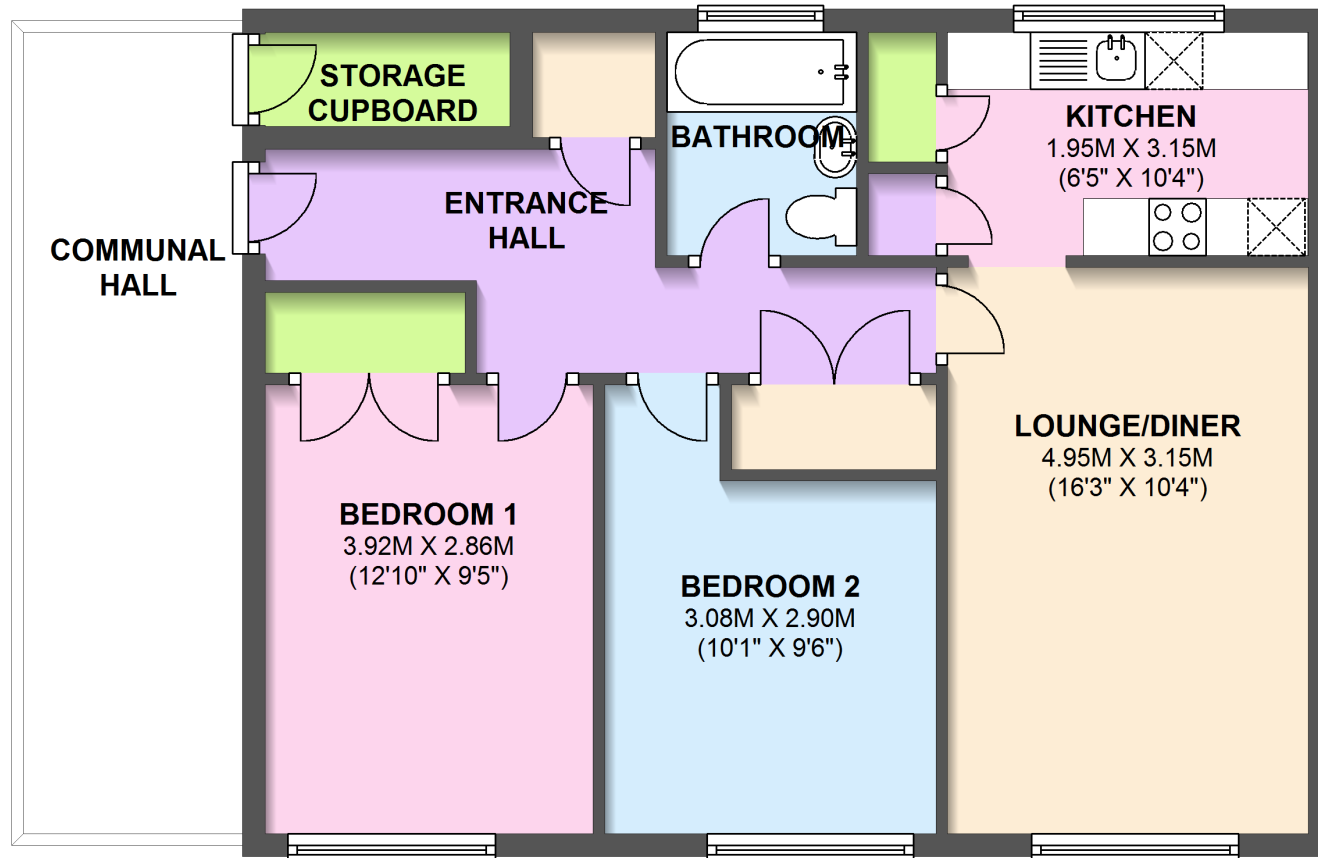

TOP FLOOR FLAT

APPROX. 61.4 SQ. METRES (661.0 SQ. FEET)

TOTAL AREA: APPROX. 61.4 SQ. METRES (661.0 SQ. FEET)