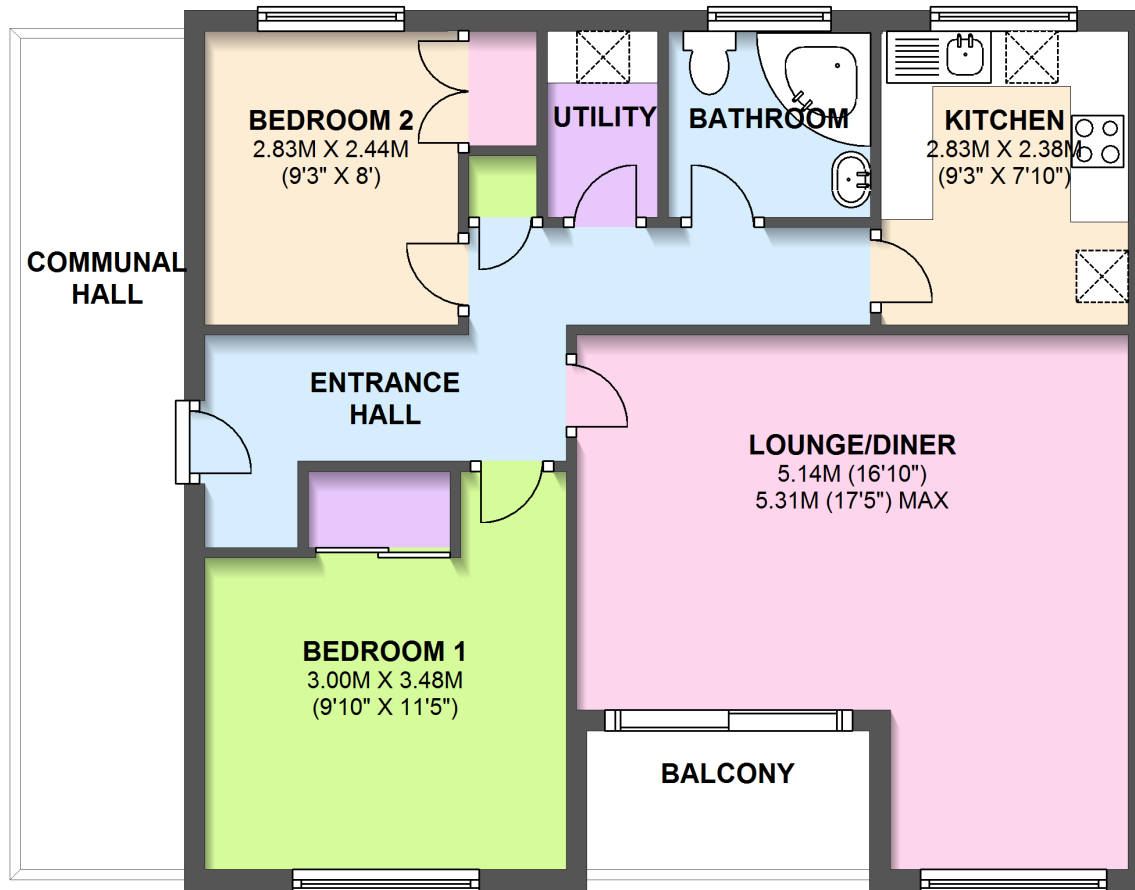

TOP FLOOR FLAT

APPROX. 67.0 SQ. METRES (721.0 SQ. FEET)

TOTAL AREA: APPROX. 67.0 SQ. METRES (721.0 SQ. FEET)